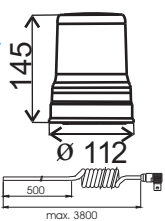

LED-Kennleuchten

LED-beacons

MOVIA®-SL LED

FG Hänsch
Warnsysteme

MOVIA-SL LED

MOVIA-SL LED magnethaftende LED-Kennleuchte/ Spiralkabel mit geringem Mantelquerschnitt, langem Glattanteil und Kfz-Stecker
MOVIA-SL LED magnetic LED beacon/ spiral cable with reduced sheath diameter, long straight part and special vehicle plug

MOVIA-SL LED magnethaftende LED-Kennleuchte/ Spiralkabel mit geringem Mantelquerschnitt, langem Glattanteil und Metallwinkelstecker
MOVIA-SL LED magnetic LED beacon/ spiral cable with reduced sheath diameter, long straight part and metal elbow plug