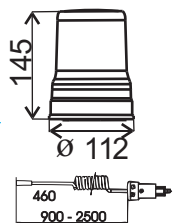

LED-Kennleuchten

LED-beacons

MOVIA®-SL LED

FG Hänsch
Warnsysteme

MOVIA-SL LED

MOVIA-SL LED magnethaftende LED-Kennleuchte/ Spiralkabel mit geringem Mantelquerschnitt, langem Glattanteil und Kfz-Stecker
MOVIA-SL LED magnetic LED beacon/ spiral cable with reduced sheath diameter, long straight part and special vehicle plug

MOVIA-SL LED magnethaftende LED-Kennleuchte/ Spiralkabel mit geringem Mantelquerschnitt, langem Glattanteil und Metallwinkelstecker
MOVIA-SL LED magnetic LED beacon/ spiral cable with reduced sheath diameter, long straight part and metal elbow plug