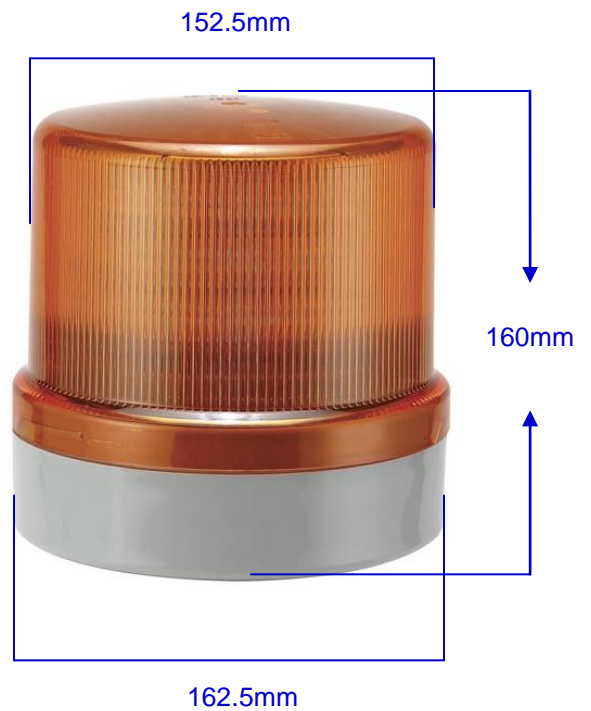

2.0 PRODUCT DESCRIPTION (from SYSPRO):	
CAX-69D-S	LED STROBE LIGHT 12/24VDC AMBER
CAX-69-RS	LED STROBE & ROTATING LIGHT 12/24VDC AMBER

3.0 PRODUCT PHOTO(S):	NOTE: Product images are shown for <u>display purposes only</u> and may not be representative of the final product. The product is to be built according to the specific requirements listed in Sections 4.0 through 11.0 below.
------------------------------	--

CAX-69D-S

CAX-69-RS

4.0 PRODUCT REQUIREMENTS:

4.1 Key Product Attributes (Special characteristics, features, design, style, etc. that the product must have. Examples: cord-reinforced rubber, NSD certified for use in wet locations, permanently lubricated bearings)

Web: http://www.chingmars.com.tw

4.2 Properties & Performance (Include tolerances and any reliability requirements. Provide illustrations, as necessary, to indicate measurement locations)	Requirement	
Sku	CAX-69D-S	CAX-69-RS
Mounting Type	Din type	Flat surface mount with screws
Overall Dome diameter	152.5mm	152.5mm
Overall Base diameter	162.5mm	162.5mm
Overall Height	Please see above.	160mm
Light source/lamp style	Hi-power LED 3W x 12PCS	
Lamp life	20000 hrs	
Operating temperature (°F)	-40 to 185	
Voltage	12/24 VDC	
Operating Current	2.5A(Max) amps	
Dome Color	Amber	Amber
Dome material	Polycarbonate	Polycarbonate
Base color	Ivory white & Black	Ivory white
Base material	PC & Black Rubber	PC
Flash Patterns	Triple flashes	Single, double, triple, quad, quint and rotating
Wire leads	18 AWG, 105 °C 600V	18 AWG, 105 °C 600V
Wire leads color	Red (VCC), Black(GND)	Red(VCC), Black(GND), Blue(SW)
Routing of wire leads	Through bottom of the unit	Through bottom of the unit
Hardware kit	N/A	8mm wash*3, spring wash*3, nut*3
Approval	ECE R65	
Environmental Ratings	Indoor/Outdoor Use, IP 66	