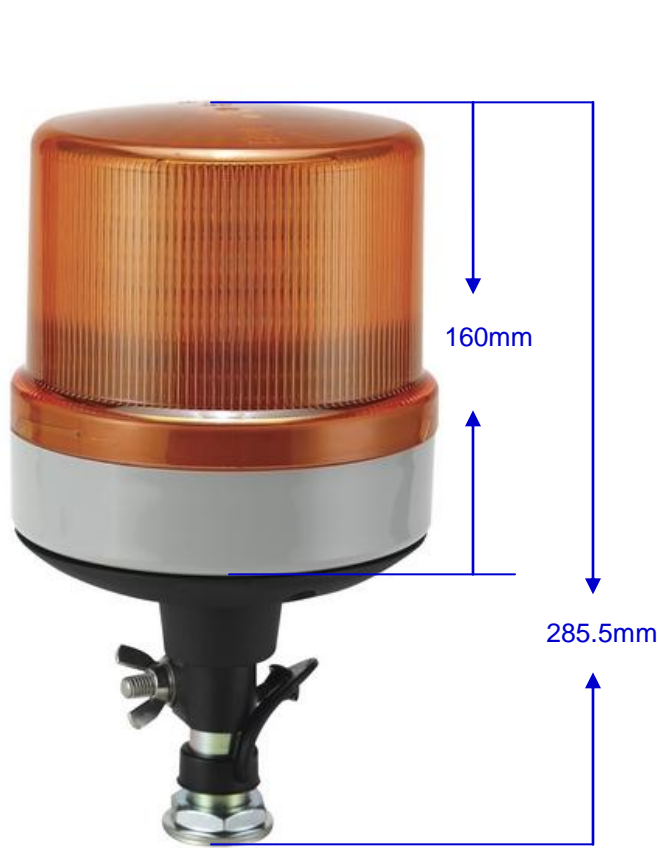

2.0 PRODUCT DESCRIPTION (from SYSPRO):	
CAX-69D-S	LED STROBE LIGHT 12/24VDC AMBER
CAX-69-RS	LED STROBE & ROTATING LIGHT 12/24VDC AMBER

3.0 PRODUCT PHOTO(S):	NOTE: Product images are shown for <u>display purposes only</u> and may not be representative of the final product. The product is to be built according to the specific requirements listed in Sections 4.0 through 11.0 below.
------------------------------	--

CAX-69D-S

CAX-69-RS

4.0 PRODUCT REQUIREMENTS:

4.1 Key Product Attributes (Special characteristics, features, design, style, etc. that the product must have. Examples: cord-reinforced rubber, NSD certified for use in wet locations, permanently lubricated bearings)

Web: http://www.chingmars.com.tw

4.2 Properties & Performance (Include tolerances and any reliability requirements. Provide illustrations, as necessary, to indicate measurement locations)	Requirement	
Sku	CAX-69D-S	CAX-69-RS
Mounting Type	Din type	Flat surface mount with screws
Overall Dome diameter	152.5mm	152.5mm
Overall Base diameter	162.5mm	162.5mm
Overall Height	Please see above.	160mm
Light source/lamp style	Hi-power LED 3W x 12PCS	
Lamp life	20000 hrs	
Operating temperature (°F)	-40 to 185	
Voltage	12/24 VDC	
Operating Current	2.5A(Max) amps	
Dome Color	Amber	Amber
Dome material	Polycarbonate	Polycarbonate
Base color	Ivory white & Black	Ivory white
Base material	PC & Black Rubber	PC
Flash Patterns	Triple flashes	Single, double, triple, quad, quint and rotating
Wire leads	18 AWG, 105 °C 600V	18 AWG, 105 °C 600V
Wire leads color	Red (VCC), Black(GND)	Red(VCC), Black(GND), Blue(SW)
Routing of wire leads	Through bottom of the unit	Through bottom of the unit
Hardware kit	N/A	8mm wash*3, spring wash*3, nut*3
Approval	ECE R65	
Environmental Ratings	Indoor/Outdoor Use, IP 66	